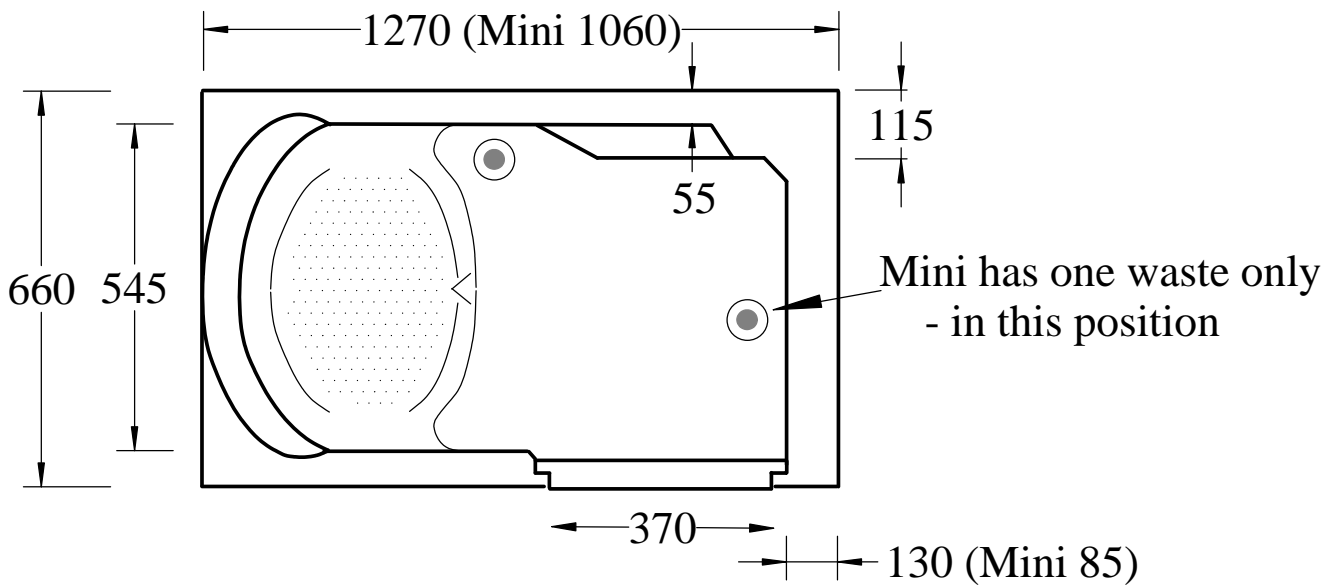

# ATHENA & ATHENA MINI BATH

SHOWN AS RHS DOOR

Seat Height - 360  
 Width - 470  
 Length - 350

Internal Dimensions  
 Length - 910  
 Width - 545  
 Depth - 775  
 Capacity - 200L

Athena 2 x wastes  
 Athena Mini 1 x waste

SUPPLIED WITH RHS OR LHS DOOR

DIMENSIONS IN MILLIMETERS NOMINAL