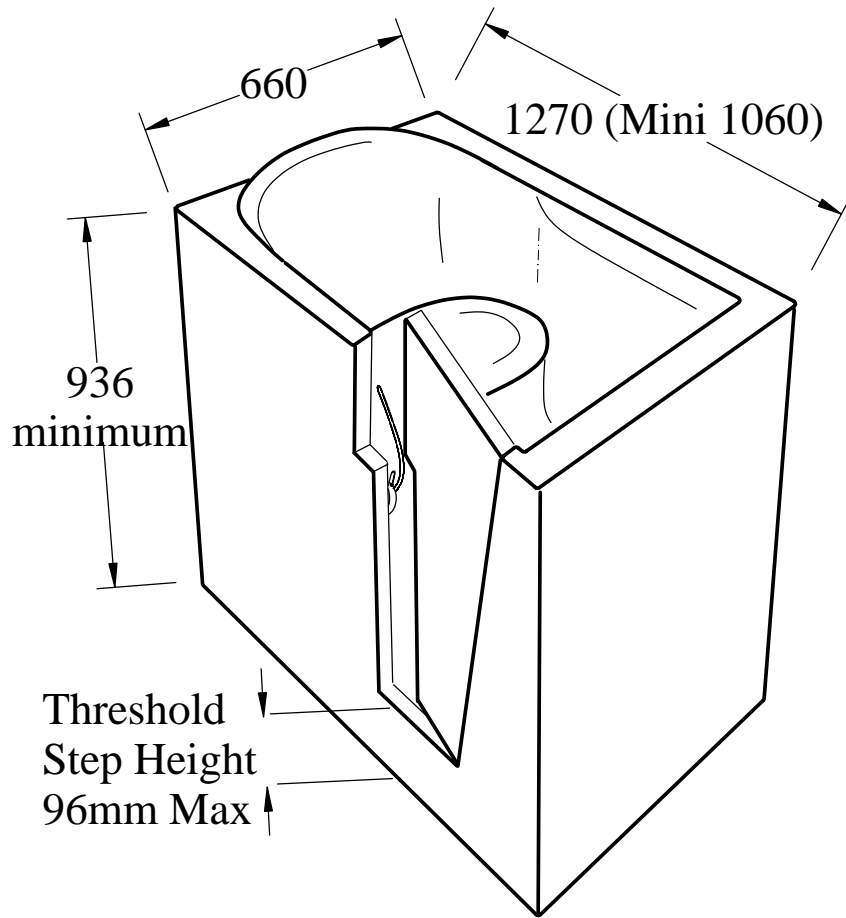

# ATHENA & ATHENA MINI BATH

SHOWN AS RHS DOOR

Seat Height - 360  
 Width - 470  
 Length - 350

Internal Dimensions  
 Length - 910  
 Width - 545  
 Depth - 775  
 Capacity - 200L

Athena 2 x wastes  
 Athena Mini 1 x waste

SUPPLIED WITH RHS OR LHS DOOR

DIMENSIONS IN MILLIMETERS NOMINAL